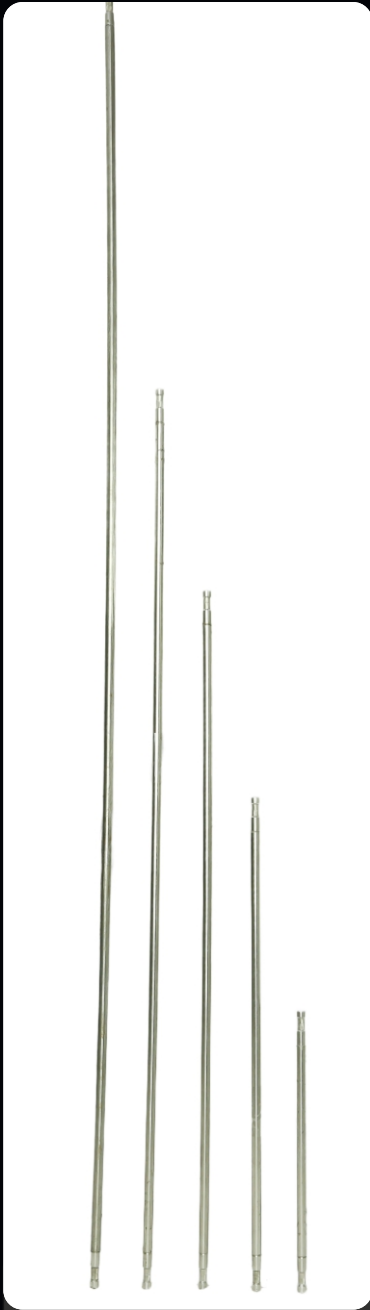

Model No: CS-004

Weight: 5 kg

Height : 19 Inches

BOOM ROD

BOOM ROD

Model No: DR-001

Weight: 11 kg

Height : Customizable

GRIP HEAD

FLAGS

EXTENSION ROD

EXTENSION ROD

Model No: XR-001

Weight: 3 kg

Height : Customizable

PG CLAMP RUBBER COATED

PG CLAMP

Model No: PG-001 / PG-002 / PG-003

Size: 1 Feet / 1.5 Feet / 2 Feet

RGB CLAMP ADJUSTABLE

SINGLE TUBE

DOUBLE TUBE

RGB CLAMP FIXED

NIPPLE

RGB PP PANEL

**GSM 1850 P.P
HOLLOW PANLE**

**4 BANK DIMMABLE BALLAST
WITH HARNESS CABLE & MAIN CABLE**

CLOTHS

**Custom
Size
Available**

ARM ROD

ARM ROD

Size: 1, 2, 3, 4, 6, Feet