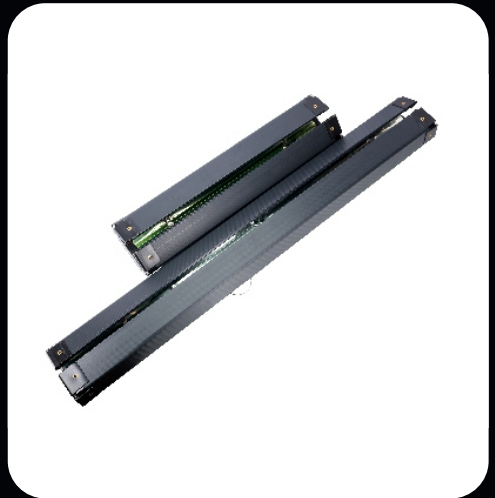

GRIP HEAD

FLAGS

EXTENSION ROD

EXTENSION ROD

Model No: XR-001

Weight: 3 kg

Height : Customizable

PG CLAMP RUBBER COATED

PG CLAMP

Model No: PG-001 / PG-002 / PG-003

Size: 1 Feet / 1.5 Feet / 2 Feet

RGB CLAMP ADJUSTABLE

SINGLE TUBE

DOUBLE TUBE

RGB CLAMP FIXED

NIPPLE

RGB PP PANEL

**GSM 1850 P.P
HOLLOW PANLE**

**4 BANK DIMMABLE BALLAST
WITH HARNESS CABLE & MAIN CABLE**

CLOTHS

**Custom
Size
Available**

ARM ROD

ARM ROD

Size: 1, 2, 3, 4, 6, Feet