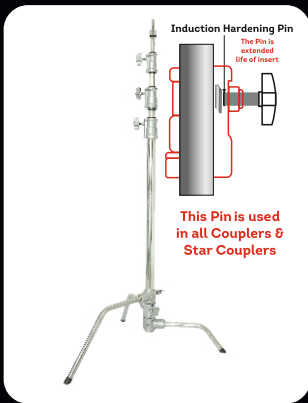

Height Max: 6 Feet

Height Min: 3 Feet

COMBO MINI LIGHT STAND WITH DOUBLE RAISE

Model No: CO-004

Weight: 10 kg

Height Max: 7 Feet

Height Min: 3.5 Feet

“C” STANDS

“C” LIGHT STAND WITH TRIPLE RAISE

Model No: CS-001

Weight: 11 kg

Height Max: 15 Feet

Height Min: 5 Feet

“C” LIGHT STAND WITH DOUBLE RAISE

Model No: CS-002

Weight: 8 kg

Model No: CS-004

Weight: 5 kg

Height : 19 Inches

BOOM ROD

BOOM ROD

Model No: DR-001

Weight: 11 kg

Height : Customizable