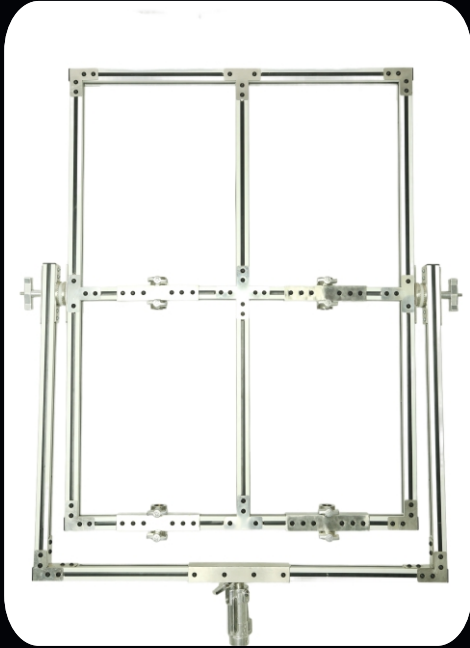

Model No: CS-004

Weight: 5 kg

Height : 19 Inches

BOOM ROD

BOOM ROD

Model No: DR-001

Weight: 11 kg

Height : Customizable

RGB PP PANEL

**GSM 1850 P.P
HOLLOW PANLE**

**4 BANK DIMMABLE BALLAST
WITH HARNESS CABLE & MAIN CABLE**

CLOTHS

**Custom
Size
Available**

ARM ROD

ARM ROD

Size: 1, 2, 3, 4, 6, Feet

CAMERA STOOL

CAMERA STOOL

5 Pcs. Set

4 LIGHT FRAME

THE GREAT STAR LIGHTS EFFECT

Cine Light Reflection Effect

CAMERA TRIPOD WITH HEAD

MIRROR REFLECTOR