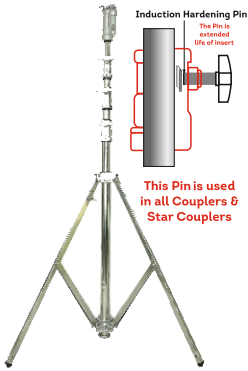

*The
Great
Star Lights®
Led Lights and Grips*

gsledho@gmail.com | www.gsledho.com

COMBO STANDS

COMBO LIGHT STAND WITH TRIPLE RAISE

Model No: CO-001

Weight: 15 kg

Height Max: 14 Feet

Height Min: 5 Feet

COMBO LIGHT STAND WITH DOUBLE RAISE

Model No: CO-002

Weight: 13 kg

Height Max: 12 Feet

Height Min: 5 Feet

COMBO MINI LIGHT STAND WITH SINGLE RAISE

Model No: CO-003

Weight: 10 kg

Height Max: 6 Feet

Height Min: 3 Feet

COMBO MINI LIGHT STAND WITH DOUBLE RAISE

Model No: CO-004

Weight: 10 kg

Height Max: 7 Feet

Height Min: 3.5 Feet

“C” STANDS

Model No: CS-004

Weight: 5 kg

Height : 19 Inches

BOOM ROD

BOOM ROD

Model No: DR-001

Weight: 11 kg

Height : Customizable