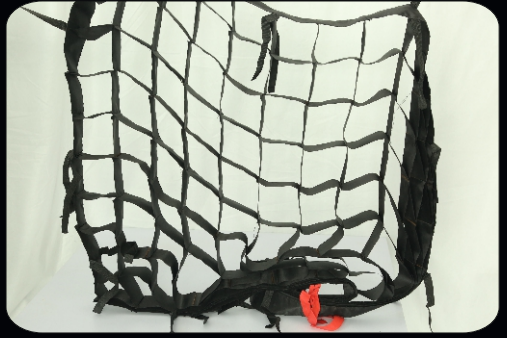

RGB PP PANEL

**GSM 1850 P.P
HOLLOW PANLE**

**4 BANK DIMMABLE BALLAST
WITH HARNESS CABLE & MAIN CABLE**

CLOTHS

**Custom
Size
Available**

ARM ROD

ARM ROD

Size: 1, 2, 3, 4, 6, Feet